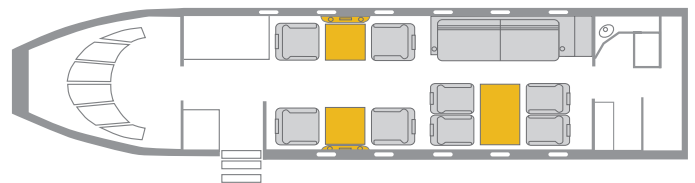

CHALLENGER 604

**FREE DOMESTIC L5
GOGO WIFI ONBOARD**

INTERIOR FEATURES

- Seats 10 Passengers
- Blu Ray / DVD Player / CD Player
- Airshow
- 110V Outlets
- Full Forward Galley
- Oven / Microwave / Toaster
- Coffee Maker

PERFORMANCE* : Range (statute miles): 4500 - Cruising Speed (mph): 530
SPECIFICATIONS: Cabin Height: 6.1 ft, Width: 8.2 ft, Length: 28.3 ft - Baggage: 115 cu. ft
For more information, please visit solairus.aero/fleet/palm-springs-challenger-604