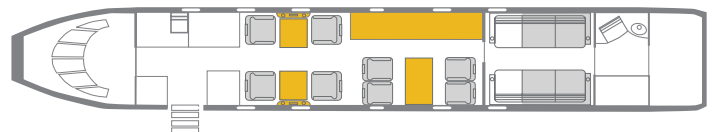

GLOBAL 5000

COMPLIMENTARY SWIFT BROADBAND WIFI

INTERIOR FEATURES

- Seats 12 passengers
- Sleeps 6 passengers
- iPads with media downloaded
- Full Forward Galley
- Oven / Microwave / Toaster
- Espresso Machine
- Forward and Aft Lavatories

PERFORMANCE * : Range (statute miles): 5,700 - Cruising Speed (mph): 562
SPECIFICATIONS: Height: 6.3 ft, Width: 8.2 ft, Length: 42.0 ft - Baggage: 195 cu. ft

CONTACT SOLAIRUS TODAY TO BOOK YOUR NEXT CHARTER FLIGHT
800.359.7861 - CHARTER@SOLAIRUS.AERO - WWW.SOLAIRUS.AERO