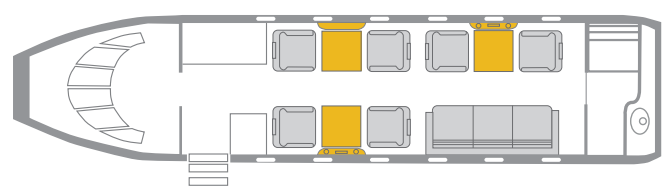

### INTERIOR FEATURES

- Seats 9 passengers
- Sleeps 3 passengers
- Airshow / Flight Phone / 110V Outlets / Headsets
- Partial Forward Galley
- Microwave

**PERFORMANCE\*** : Range (statute miles): 3915 - Cruising Speed (mph): 528

**SPECIFICATIONS:** Cabin Height: 6.3 ft, Width: 7.2 ft, Length: 25 ft - Baggage: 150 cu. ft

**CONTACT SOLAIRUS TODAY TO BOOK YOUR NEXT CHARTER FLIGHT**

**800.359.7861 - CHARTER@SOLAIRUS.AERO - WWW.SOLAIRUS.AERO**