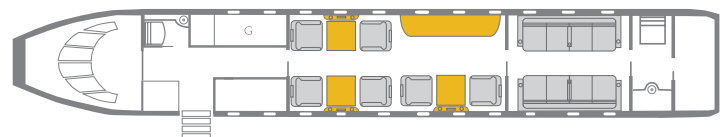

GULFSTREAM G450

FREE DOMESTIC WIFI

FEATURES

- Seats 12 Passengers Max
- Full Forward Galley
- Molekule Air Purifiers Onboard
- Enclosed Lavatory
- CD / DVD / Airshow
- Oven / Microwave
- Espresso Machine

PERFORMANCE* : Range (statute miles): 5000 - Cruising Speed (mph): 548
SPECIFICATIONS: Cabin Height: 6.2 ft, Width: 7.3 ft, Length: 45.1 ft - Baggage: 169 cu. ft
For more information, visit solairus.aero/fleet/gulfstream-g450-los-angeles-area