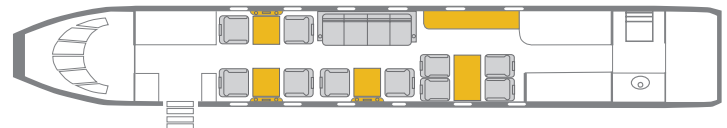

### FEATURES

- Seats 14 passengers
- DVD Player / CD Player / Airshow
- Flight Phone / 110V Outlets
- Full Aft Galley
- Convection Oven / Microwave

**PERFORMAN CE\*** : Range (statute miles): 4500 - Cruising Speed (mph): 575  
**SPECIFICATIONS:** Cabin Height: 6.2 ft, Width: 7.3 ft, Length: 45.1 ft - Baggage: 169 cu. ft  
For more information, visit [solairus.aero/fleet/gulfstream-g350-Las-Vegas](http://solairus.aero/fleet/gulfstream-g350-Las-Vegas)