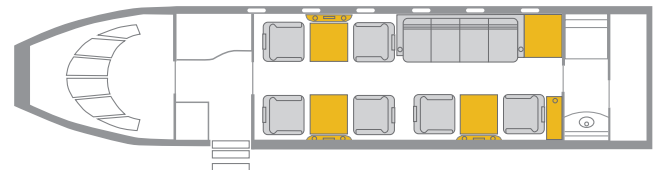

CHALLENGER 604

FREE DOMESTIC GOGO WIFI

INTERIOR FEATURES

- Seats 8 passengers
- Sleeps 4 passengers
- iPod Docking Station
- Flight Phone / 110V Outlets
- Full Forward Galley
- Convection Oven / Microwave
- Coffee Maker

PERFORMANCE* : Range (statute miles): 4500 - Cruising Speed (mph): 530
SPECIFICATIONS: Cabin Height: 6.1 ft, Width: 8.2 ft, Length: 28.3 ft - Baggage: 115 cu. ft
For more information, please visit solairus.aero/fleet/challenger-604-sat