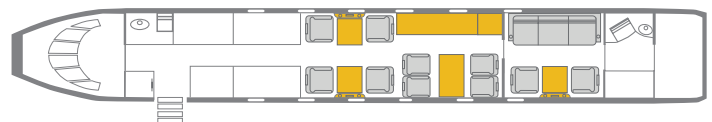

GLOBAL 6000

COMPLIMENTARY STARLINK DOMESTIC & INTERNATIONAL WIFI

INTERIOR FEATURES

- Seats 12 passengers
- Sleeps 7 passengers
- Fully-berthable divan in the aft stateroom
- Flight Phone / 110V Outlets / Headsets
- Full Forward Galley
- Convection Oven / Microwave
- Espresso Machine

PERFORMANCE * :Range (statute miles): 6,900 - Cruising Speed (mph): 560
SPECIFICATIONS: Cabin Height: 6.3 ft, Width: 8.2 ft, Length: 48.4 ft - Baggage: Interior: 195 cu. ft

CONTACT SOLAIRUS TODAY TO BOOK YOUR NEXT CHARTER FLIGHT
800.359.7861 - CHARTER@SOLAIRUS.AERO - WWW.SOLAIRUS.AERO