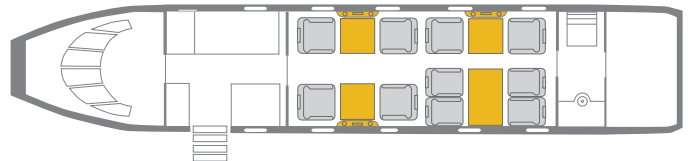

FALCON 2000LX

WIFI ENABLED

INTERIOR FEATURES

- Seating for up to 10 Passengers
- Forward Full Service Galley
- Microwave and Slot Oven
- Apple TV
- XM/Sirius Radio
- Onboard Satellite Phone

PERFORMANCE* : Range (statute miles): 4,600 - Cruising Speed 609 (mph)

SPECIFICATIONS: Cabin Height: 6.1 ft, Width: 7.6 ft, Length: 26.2 ft - Baggage: 131 cu. ft

CONTACT SOLAIRUS TODAY TO BOOK YOUR NEXT CHARTER FLIGHT
800.359.7861 - CHARTER@SOLAIRUS.AERO - WWW.SOLAIRUS.AERO