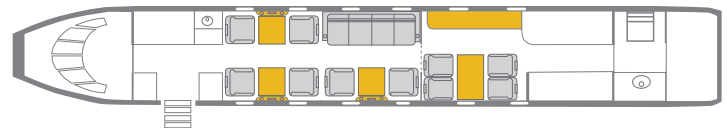

GULFSTREAM G450

STARLINK WIFI ONBOARD

FEATURES

- Seats 10 passengers
- 4 Beds Available Onboard
- DVD Player / Airshow
- Flight Phone / 110V Outlets
- Full Rear Galley
- Convection Oven / Microwave / Toaster
- Espresso Machine / Coffee Maker
- Forward and Aft Lavatories

PERFORMANCE* : Range (statute miles): 5000 - Cruising Speed (mph): 480
SPECIFICATIONS: Cabin Height: 6.2 ft, Width: 7.3 ft, Length: 45.1 ft - Baggage: 169 cu. ft
For more information, please visit solairus.aero/fleet/gulfstream-g450-NY.Area